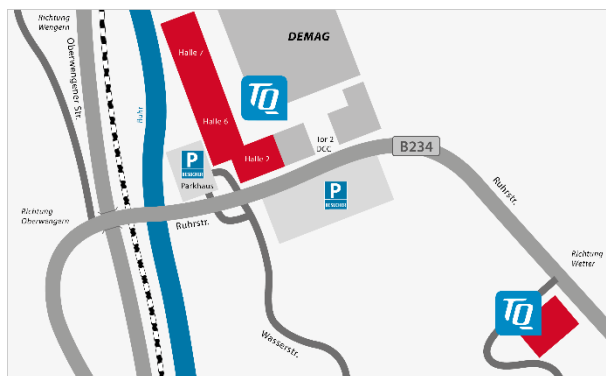

How to find the way to TQ – plant Wetter / Ruhr

1. Coming from Wuppertal towards Hagen (A1)

- on A1 take Exit No. 88 "Hagen West"
- continue on B226 up to Wetter/Ruhr
- follow the signs „Demag"
- TQ (production and switchgear construction in Ruhrstraße 28) is located on the Demag premises - access gate 2
- TQ (production and customer center in Ruhrstraße 1) is located on the left side

2. coming from Dortmund towards Hagen (A45)

- continue on A45 up to Autobahn-interchange "Westhofener Kreuz"
- merge onto A1 towards Hagen
- continue according to 1.

3. coming from Unna towards Hagen (A1)

- on A1 take Exit "Hagen West"
- continue according to 1.

TQ-Systems

Manufacturing and switchgear construction
Ruhrstraße 1 | 58300 Wetter a.d. Ruhr

Manufacturing and customer center
Ruhrstraße 1c | 58300 Wetter a.d. Ruhr
Phone +49 2335 97070-0
info@tq-group.com |
www.tq-group.com