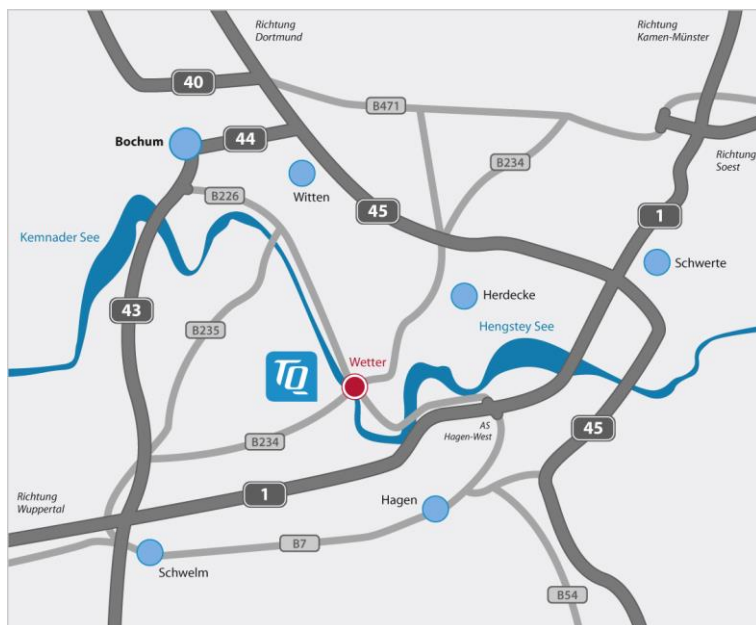

How to find the way to TQ – plant Wetter / Ruhr

1. Coming from Wuppertal towards Hagen (A1)

- on A1 take Exit No. 88 "Hagen West"
- continue on B226 up to Wetter/Ruhr
- follow the signs „Demag"
- TQ (production and switchgear construction in Ruhrstraße 28) is located on the Demag premises - access gate 2
- TQ (production and customer center in Ruhrstraße 1) is located on the left side

2. coming from Dortmund towards Hagen (A45)

- continue on A45 up to Autobahn-interchange "Westhofener Kreuz"
- merge onto A1 towards Hagen
- continue according to 1.

3. coming from Unna towards Hagen (A1)

- on A1 take Exit "Hagen West"
- continue according to 1.

TQ-Systems

Manufacturing and switchgear construction
Ruhrstraße 1 | 58300 Wetter a.d. Ruhr

Manufacturing and customer center
Ruhrstraße 1c | 58300 Wetter a.d. Ruhr
Phone +49 2335 97070-0
info@tq-group.com |
www.tq-group.com