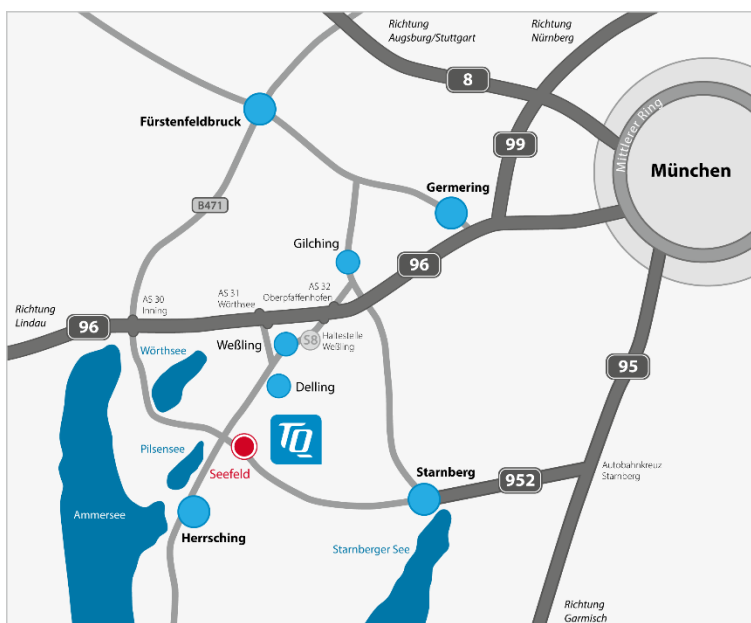

How to find the way to TQ – Technology Park Seefeld

1. coming from München/Lindau (A96)

- enter Autobahn A96 towards Lindau
- take Exit 31 Wörthsee
- continue towards Herrsching/Weßling
- at the roundabout take the first exit in the direction of Herrsching/Seefeld and continue until you reach the northern end of Seefeld (approx. 3.5 km)
- turn left at the second exit Seefeld (Ulrich-Haid-Straße) and immediately turn left again (Am Hart)
- follow the road until you reach the Technology Park Seefeld - parking spaces are in front of the building.
- Older navigation systems may not indicate the street name "Am Technologiepark". In this case, please enter the former street name "An der Hartmühle" in your navigation system.

2. coming from Stuttgart/Ulm/Augsburg (A8)

- enter Autobahn A8 towards München
- take Exit 78 Dachau/Fürstentfeldbruck
- continue towards Fürstentfeldbruck (B471)
- at Inning, enter Autobahn A96 towards München
- continue according to 1.

3. coming from Nürnberg/Salzburg/Garmisch-Partenkirchen (A9, A8, A95)

- continue on Autobahn A9, A8 or A95, respectively, up to München, Mittlerer Ring
- enter Autobahn A96 towards Lindau
- continue according to 1.