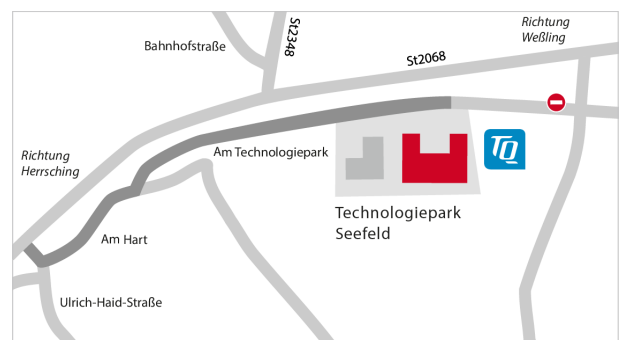

How to find the way to TQ – Technology Park Seefeld

1. coming from München/Lindau (A96)

- enter Autobahn A96 towards Lindau
- take Exit 31 Wörthsee
- continue towards Herrsching/Weßling
- at the roundabout take the first exit in the direction of Herrsching/Seefeld and continue until you reach the northern end of Seefeld (approx. 3.5 km)
- turn left at the second exit Seefeld (Ulrich-Haid-Straße) and immediately turn left again (Am Hart)
- follow the road until you reach the Technology Park Seefeld - parking spaces are in front of the building.
- Older navigation systems may not indicate the street name "Am Technologiepark". In this case, please enter the former street name "An der Hartmühle" in your navigation system.

2. coming from Stuttgart/Ulm/Augsburg (A8)

- enter Autobahn A8 towards München
- take Exit 78 Dachau/Fürstentfeldbruck
- continue towards Fürstentfeldbruck (B471)
- at Inning, enter Autobahn A96 towards München
- continue according to 1.

3. coming from Nürnberg/Salzburg/Garmisch-Partenkirchen (A9, A8, A95)

- continue on Autobahn A9, A8 or A95, respectively, up to München, Mittlerer Ring
- enter Autobahn A96 towards Lindau
- continue according to 1.