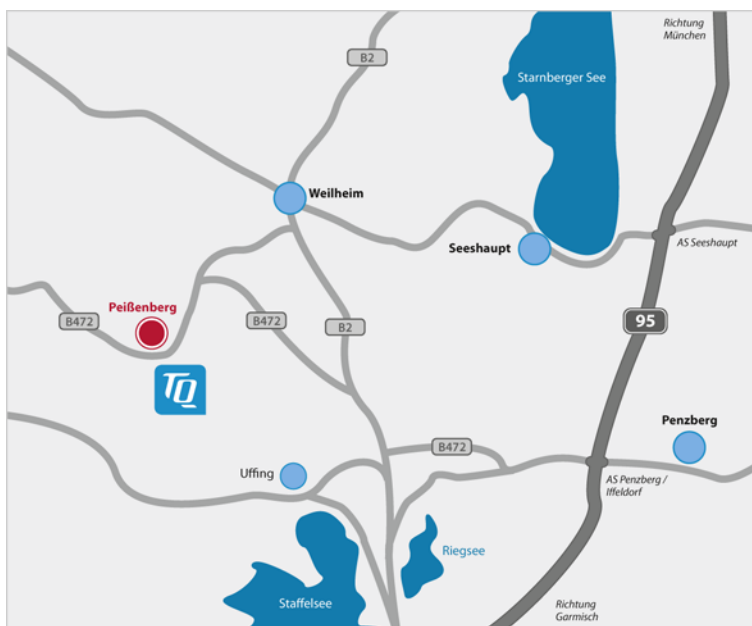

How to find the way to TQ – plant Peißenberg

1. coming from Munich (A95)

- take freeway exit No. 7 Seeshaupt from the A95 and continue in the direction of Seeshaupt
- drive towards Seeshaupt in the direction of Weilheim
- in Weilheim keep going in the direction of Peißenberg
- leave the bypass Peißenberg (B472) at the exit "Peißenberg Süd"
- then turn right
- after approx. 50 meters you will see the access road to TQ on the right

2. coming from Garmisch (A95)

- take freeway exit No. 9 Sindelsdorf on the A95
- continue on the B472 in the direction of Weilheim
- stay on the B472 in the direction of Peißenberg
- leave the bypass (B472) at the exit "Peißenberg Süd"
- then turn right
- after approx. 50 meters you will see the access road to TQ on the right.

3. coming from Schongau (B472/B17)

- drive along the B472/B17 in the direction of Weilheim
- leave the bypass Peißenberg (B472) at the exit "Peißenberg Süd"
- then turn right
- after approx. 50 meters you will see the access road to TQ on the right