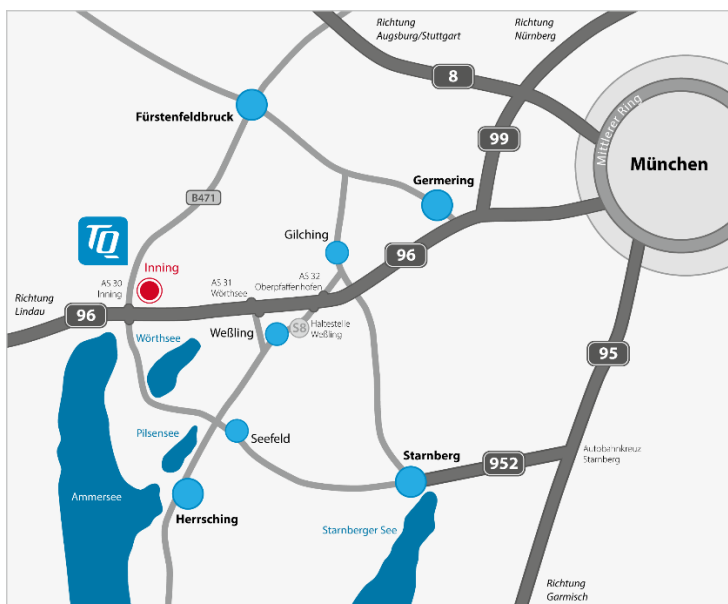

How to find the way to TQ – Inning am Ammersee

1. coming from Munich/Lindau (A96)

- enter Autobahn A96 towards Lindau
- take Exit 30 Inning am Ammersee
- Take the B471 towards Fürstenfeldbruck until the first roundabout a short time later and take the first exit from Billerberg.
- Take the first left from Wildmoos.
- You will find TQ on the left hand side

2. coming from Stuttgart/Ulm/Augsburg (A8)

- enter Autobahn A8 towards München
- take Exit 78 Dachau/Fürstenfeldbruck
- continue towards Fürstenfeldbruck (B471)
- before motorway exit 30 (Inning a. Ammersee) take the second exit at the roundabout into Billerweg/ Gewerbegebiet Inning
- Take the first left from Wildmoos.
- You will find TQ on the left hand side

3. coming from Nuremberg/Salzburg/Garmisch-Partenkirchen (A9, A8, A95)

- continue on Autobahn A9, A8 or A95, respectively, up to München, Mittlerer Ring
- enter Autobahn A96 towards Lindau
- continue according to 1.