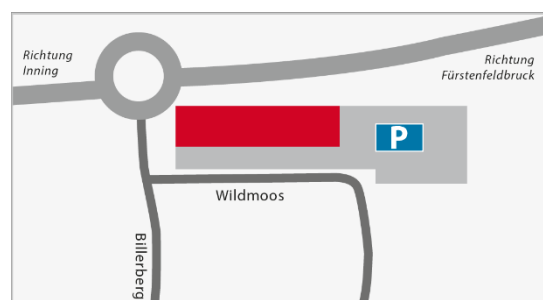

How to find the way to TQ – Inning am Ammersee

1. coming from Munich/Lindau (A96)

- enter Autobahn A96 towards Lindau
- take Exit 30 Inning am Ammersee
- Take the B471 towards Fürstenfeldbruck until the first roundabout a short time later and take the first exit from Billerberg.
- Take the first left from Wildmoos.
- You will find TQ on the left hand side

2. coming from Stuttgart/Ulm/Augsburg (A8)

- enter Autobahn A8 towards München
- take Exit 78 Dachau/Fürstenfeldbruck
- continue towards Fürstenfeldbruck (B471)
- before motorway exit 30 (Inning a. Ammersee) take the second exit at the roundabout into Billerweg/ Gewerbegebiet Inning
- Take the first left from Wildmoos.
- You will find TQ on the left hand side

3. coming from Nuremberg/Salzburg/Garmisch-Partenkirchen (A9, A8, A95)

- continue on Autobahn A9, A8 or A95, respectively, up to München, Mittlerer Ring
- enter Autobahn A96 towards Lindau
- continue according to 1.