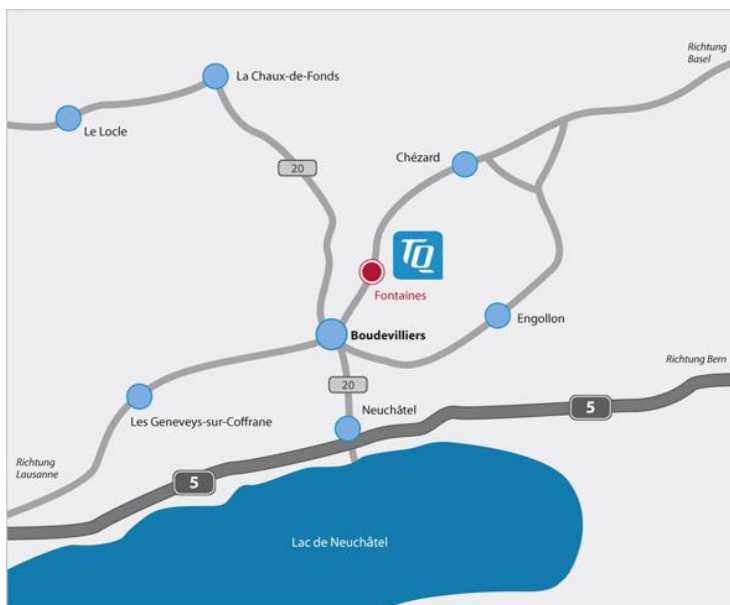

How to find the way to TQ – plant Fontaines, Switzerland

Coming from Bern/Biel (A5)

- continue on A5 to Autobahn-interchange Neuchâtel
- merge onto A20 to Exit Boudevillies
- continue for two kilometers towards Cézard
- in Fontaines, you will find TQ in the second street on the left