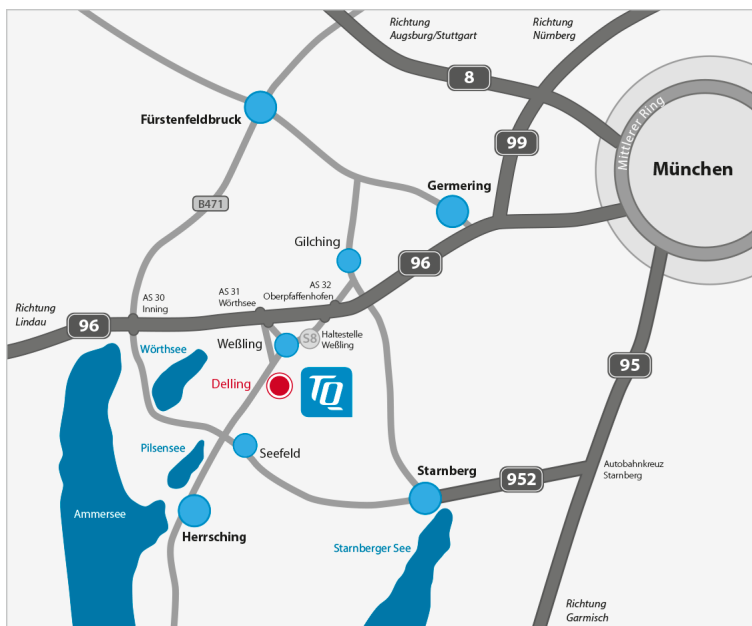

How to find the way to TQ – headquarters Delling

1. coming from München/Lindau (A96)

- enter Autobahn A96 towards Lindau
- take Exit 31 Wörthsee
- continue towards Herrsching/Weßling
- at the roundabout take the first exit in the direction of Herrsching
- you will find TQ about 1 km after the roundabout on the left side

2. coming from Stuttgart/Ulm/Augsburg (A8)

- enter Autobahn A8 towards München
- take Exit 78 Dachau/Fürstenfeldbruck
- continue towards Fürstenfeldbruck (B471)
- at Inning, enter Autobahn A96 towards München
- continue according to 1.

3. coming from Nürnberg/Salzburg/Garmisch-Partenkirchen (A9, A8, A95)

- continue on Autobahn A9, A8 or A95, respectively, up to München, Mittlerer Ring
- enter Autobahn A96 towards Lindau
- continue according to 1.