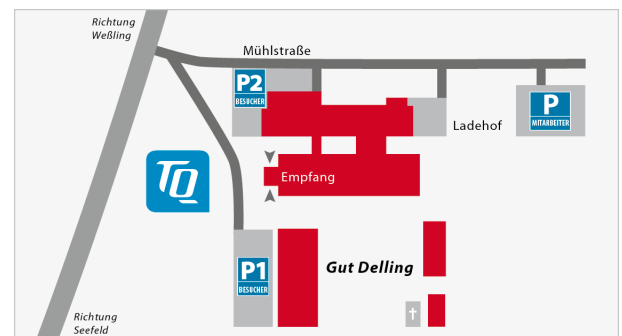

How to find the way to TQ – headquarters Delling

1. coming from München/Lindau (A96)

- enter Autobahn A96 towards Lindau
- take Exit 31 Wörthsee
- continue towards Herrsching/Weßling
- at the roundabout take the first exit in the direction of Herrsching
- you will find TQ about 1 km after the roundabout on the left side

2. coming from Stuttgart/Ulm/Augsburg (A8)

- enter Autobahn A8 towards München
- take Exit 78 Dachau/Fürstenfeldbruck
- continue towards Fürstenfeldbruck (B471)
- at Inning, enter Autobahn A96 towards München
- continue according to 1.

3. coming from Nürnberg/Salzburg/Garmisch-Partenkirchen (A9, A8, A95)

- continue on Autobahn A9, A8 or A95, respectively, up to München, Mittlerer Ring
- enter Autobahn A96 towards Lindau
- continue according to 1.