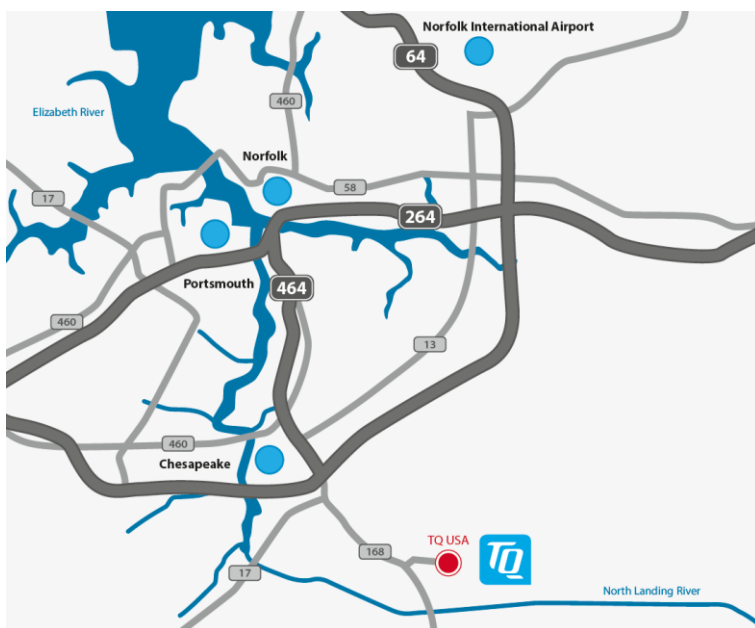

How to find the way to TQ-Systems USA INC.

1. Coming from Norfolk International Airport (ORF)

- Take Norview Ave to Interstate 64 (I-64 E)
- Follow the I-64 E up to Chesapeake
- Continue on the VA-168 S
- Take exit 13B und follow the VA-190 E Clearfield Ave up to 424 Network Station
- TQ is located on the right-hand side in the white building