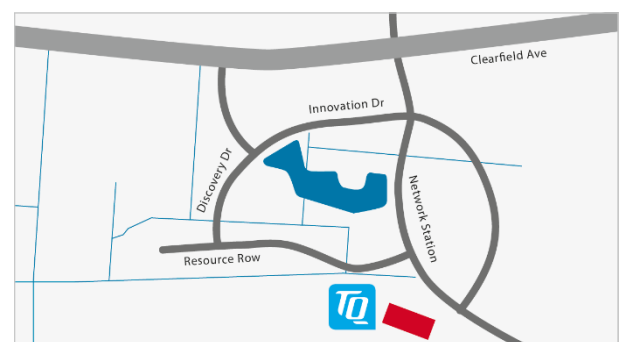

How to find the way to TQ-Systems USA INC.

1. Coming from Norfolk International Airport (ORF)

- Take Norview Ave to Interstate 64 (I-64 E)
- Follow the I-64 E up to Chesapeake
- Continue on the VA-168 S
- Take exit 13B und follow the VA-190 E Clearfield Ave up to 424 Network Station
- TQ is located on the right-hand side in the white building