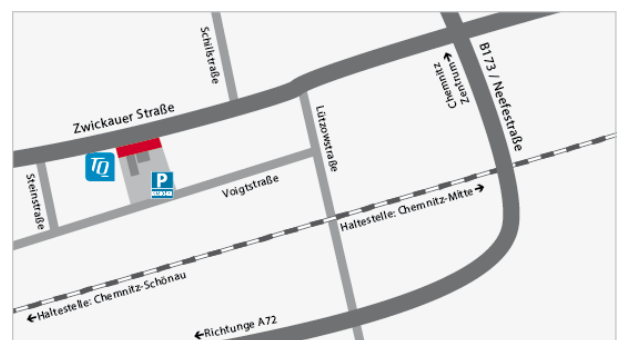

# How to find the way to TQ – location Chemnitz

## 1. coming from Erfurt or Dresden (A4)

- At motorway junction Chemnitz (No. 68) change to A72 towards Hof/Zwickau/Chemnitz-Süd.
- Take exit no. 15, Chemnitz-Süd and continue towards Neefestraße/B173, Chemnitz-Süd/Annaberg-Buchholz/Marienberg.
- Proceed approx. 3 km on Neefestraße/B173 and turn left onto Lützowstraße.
- After the railway underpass, turn left onto Zwickauer Straße. You will find TQ after approx. 300 meters at the left side. You can park your car along the road.
- Alternatively you can turn onto Voigtstraße after the railway underpass. After approx. 300 meters you will find the TQ parking space on the right side - in the back yard of our building in the Zwickauer Straße.
- The rooms of TQ are in the 2nd floor.

## 2. coming from Hof/Zwickau (A72)

- Drive on A72 up to exit no. 15, Chemnitz-Süd and continue towards Neefestraße/B173, Chemnitz-Süd/Marienberg.
- Continue according to 1.

## 3. coming from the city center/the east

- Follow Zwickauer Straße/B173 out of town. At Kappler Drehe the Zwickauer Straße branches off after the railways on the right.
- The exit can be easily overlooked. In this case continue on Neefestraße/B173 and turn right onto Lützowstraße.
- Continue according to 1.