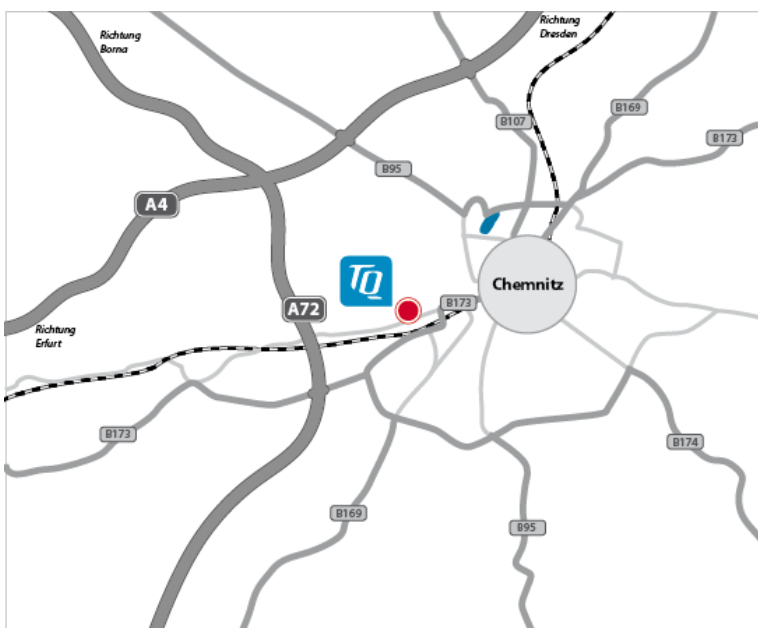

# How to find the way to TQ – location Chemnitz

## 1. coming from Erfurt or Dresden (A4)

- At motorway junction Chemnitz (No. 68) change to A72 towards Hof/Zwickau/Chemnitz-Süd.
- Take exit no. 15, Chemnitz-Süd and continue towards Neefestraße/B173, Chemnitz-Süd/Annaberg-Buchholz/Marienberg.
- Proceed approx. 3 km on Neefestraße/B173 and turn left onto Lützowstraße.
- After the railway underpass, turn left onto Zwickauer Straße. You will find TQ after approx. 300 meters at the left side. You can park your car along the road.
- Alternatively you can turn onto Voigtstraße after the railway underpass. After approx. 300 meters you will find the TQ parking space on the right side - in the back yard of our building in the Zwickauer Straße.
- The rooms of TQ are in the 2nd floor.

## 2. coming from Hof/Zwickau (A72)

- Drive on A72 up to exit no. 15, Chemnitz-Süd and continue towards Neefestraße/B173, Chemnitz-Süd/Marienberg.
- Continue according to 1.

## 3. coming from the city center/the east

- Follow Zwickauer Straße/B173 out of town. At Kappler Drehe the Zwickauer Straße branches off after the railways on the right.
- The exit can be easily overlooked. In this case continue on Neefestraße/B173 and turn right onto Lützowstraße.
- Continue according to 1.