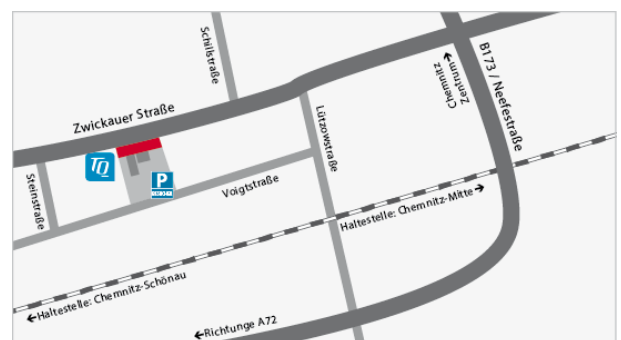

How to find the way to TQ – location Chemnitz

1. coming from Erfurt or Dresden (A4)

- At motorway junction Chemnitz (No. 68) change to A72 towards Hof/Zwickau/Chemnitz-Süd.
- Take exit no. 15, Chemnitz-Süd and continue towards Neefestraße/B173, Chemnitz-Süd/Annaberg-Buchholz/Marienberg.
- Proceed approx. 3 km on Neefestraße/B173 and turn left onto Lützowstraße.
- After the railway underpass, turn left onto Zwickauer Straße. You will find TQ after approx. 300 meters at the left side. You can park your car along the road.
- Alternatively you can turn onto Voigtstraße after the railway underpass. After approx. 300 meters you will find the TQ parking space on the right side - in the back yard of our building in the Zwickauer Straße.
- The rooms of TQ are in the 2nd floor.

2. coming from Hof/Zwickau (A72)

- Drive on A72 up to exit no. 15, Chemnitz-Süd and continue towards Neefestraße/B173, Chemnitz-Süd/Marienberg.
- Continue according to 1.

3. coming from the city center/the east

- Follow Zwickauer Straße/B173 out of town. At Kappler Drehe the Zwickauer Straße branches off after the railways on the right.
- The exit can be easily overlooked. In this case continue on Neefestraße/B173 and turn right onto Lützowstraße.
- Continue according to 1.