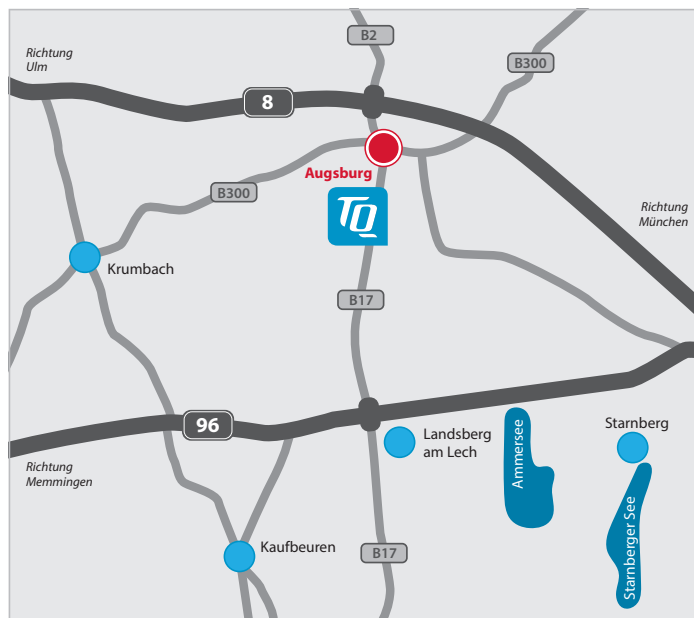

# How to find your way to TQ – plant Augsburg

## Coming from Munich/Ulm (A8)

- ▶ Follow the A8 to exit 72 "Kreuz Augsburg-West" (interchange Augsburg-West)
- ▶ Continue onto B17 direction Füssen/Landsberg a. Lech for approx. 13 km (~ 8 miles)
- ▶ Take exit "Haunstetten-Nord" directly at the soccer stadium ("WWK-Arena"); Attention: there are two exits in a row (first "WWK-Arena" and then "Haunstetten-Nord"), make sure to take the second one.
- ▶ Turn right onto Bürgermeister-Ulrich-Straße
- ▶ After 300 m (~ 0,2 miles) you will see the truck gate ("LKW-Pforte") on your right

## Coming from Munich/Lindau (A96)

- ▶ Follow the A96 to exit 24 "Landsberg a. Lech-West"
- ▶ Continue onto B17 direction Augsburg for approx. 32 km (~ 20 miles)
- ▶ Take exit "A.-Haunstetten-Nord/A.-Göggingen near the soccer stadium ("WWK-Arena")
- ▶ Turn left onto Bürgermeister-Ulrich-Straße
- ▶ After 200 m (~ 0,1 miles) you will see the truck gate ("LKW-Pforte") on your right

Please have the factory security staff provide you with a brief explanation of how to get to us (if necessary). To enter through the truck gate, you will need your driver's license and ID. Please note, that on the premises, the maximum speed limit is 15 km/h